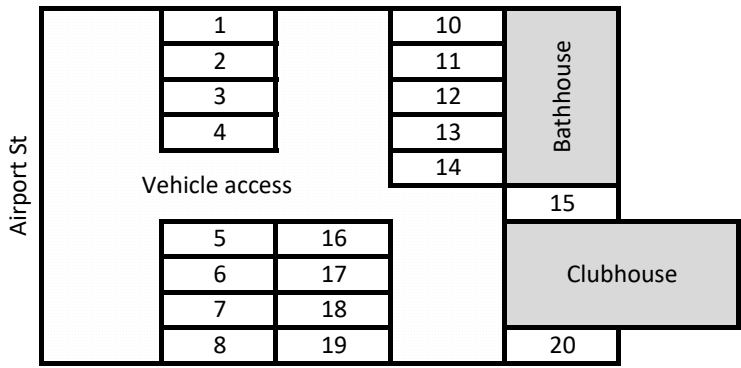

Ephrata RV Parking Locations 2021

Space	Amps	Size	Season holders	DustUp Event	Regional 8
1	20/30	Large	Tom Udd		
2	20/30	Large		Brad Johnson	
3	20/30	Large	Craig Funston		
4	20/30	Large		Anthony Spain	Anthony Spain
5	20/30	Large	Mike Newgard		
6	20/30	Large		Brian Hart	Brian Hart
7	20/30	Large	Kelvyn Flavall		
8	20/30	Large		Mason Killebrew	
10	20	Small			
11	20	Small			
12	20	Small		Chris Klix	
13	30	Small			
14	20	Small			
15	30	Small			
16	see 5*	Large			
17	see 6*	Large			
18	see 7*	Large			
19	see 8*	Large			
20	None	Small			

Notes

* 8 parking locations share 4 power pylons, each with a 20 and a 30 Amp circuit
Season holders in slots 5 - 8 have power preference over slots 16 - 19

20 Amps

30 Amps